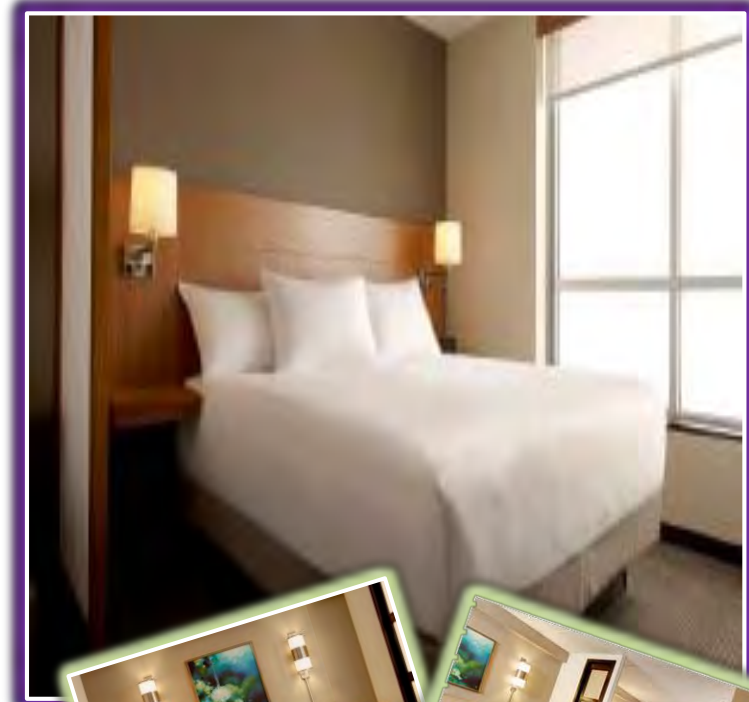

Things to do in Tucson—

<https://southernarizonaguide.com/>